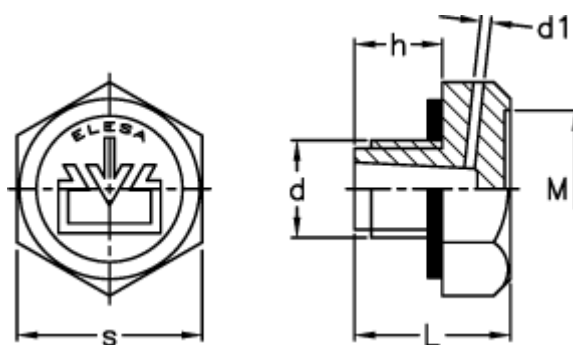

Article number: 2311058659

Description: E+G Oil fill plug, w/breather hole
TCDF.18x1,5, black

Measures

d = M18x1,5

d1 = 2

h = 11

L = 18

M = 20.5

s = 26

Tightening torque N m = 8 til 10